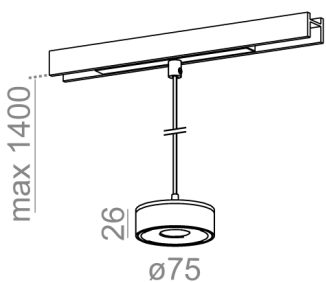

AVAILABLE FINISHES:

STRUCTURE

black structure	-12	white structure	-13

Tolerance for dimensions ± 1 mm

Warranty period 5 years