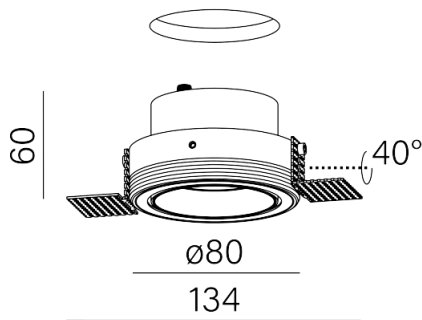

Last update on 2018-03-11 20:45. More details available at <https://www.aqform.com/en/PT2123>

Tolerance for dimensions ± 1 mm

Warranty period 5 years

PUTT midi move LED trimless recessed

PUTT midi move LED trimless wpuszczany