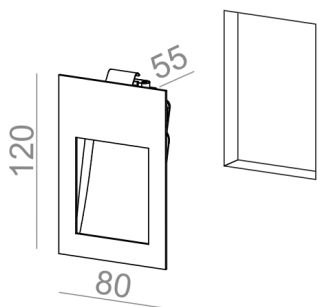

AVAILABLE FINISHES:

MATT

alu matt	-01	black matt	-02
white matt	-03	anthracite structure	-18
gold structure	-19		

Tolerance for dimensions

Warranty period 5 years