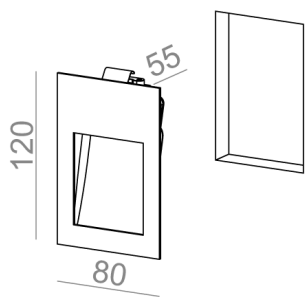

ADDITIONAL

grey	-16	copper	-17

Tolerance for dimensions ± 1 mm

Warranty period 5 years