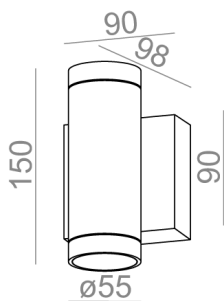

Last update on 2018-03-11 20:45. More details available at <https://www.aqform.com/en/PX1012>

PEX up&down LED 230V hermetic wall

PEX up&down LED 230V hermetic kinkiet

Category: wall

Power 11,5W

Light source: LED, integrated

Dimming: Phase-Control

Integrated light source

Gear not required.

4000 K on request.

AVAILABLE FINISHES:

STRUCTURE

PEX up&down LED 230V M830 35° Phase-Control
hermetic wall

20147-M830-F1-PH-xx

-xx finish option code from table below

AVAILABLE FINISHES:

STRUCTURE

anthracite structure

-18

Tolerance for dimensions ± 1 mm

Warranty period 5 years