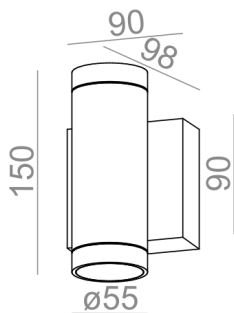

Last update on 2018-03-11 20:45. More details available at <https://www.aqform.com/en/PX1012>

PEX up&down LED 230V hermetic wall

PEX up&down LED 230V hermetic kinkiet

Category: wall

Power 11,5W

Light source: LED, integrated

AVAILABLE FINISHES:

MATT

anthracite structure	-18
----------------------	-----

Tolerance for dimensions

Warranty period 5 years