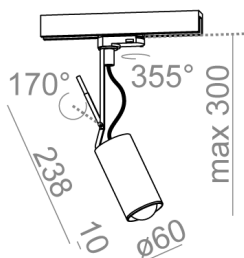

GLOSS

black gloss	-22	white gloss	-23

Tolerance for dimensions ± 1 mm

Warranty period 5 years