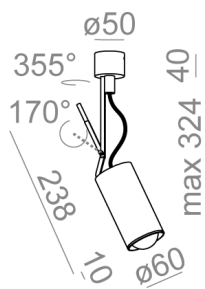

##### STRUCTURE

black structure	-12	white structure	-13
gold structure	-19		

##### GLOSS

black gloss	-22	white gloss	-23
-------------	-----	-------------	-----

Tolerance for dimensions  $\pm 1$ mm

Warranty period 5 years