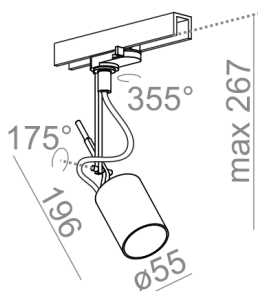

GLOSS

black gloss	-22	white gloss	-23

Tolerance for dimensions

Warranty period 2 years