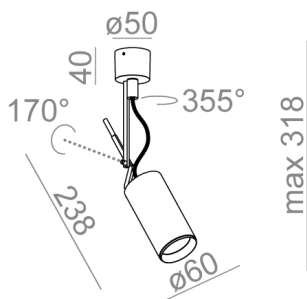

MIX

mix	-06
-----	-----

STRUCTURE

black structure	-12	white structure	-13
gold structure	-19	black-white	-46

ADDITIONAL

grey	-16	copper	-17
------	-----	--------	-----

Tolerance for dimensions ± 1 mm

Warranty period 5 years