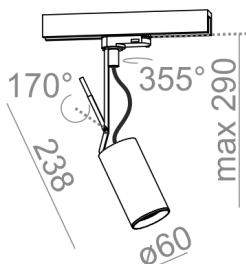

AVAILABLE VERSIONS:

M927	Medium power - Medium power	2700K	CRI>90
M930	Medium power - Medium power	3000K	CRI>90
M940	Medium power - Medium power	4000K	CRI>90

AVAILABLE FINISHES:

MATT

alu matt	-01	black matt	-02
white matt	-03	anthracite structure	-18
gold structure	-19		

MIX

mix	-06		

GLOSS

black gloss	-22	white gloss	-23

Tolerance for dimensions

Warranty period 5 years