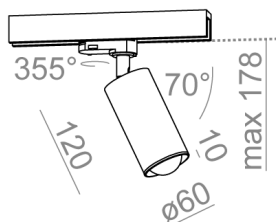

Tolerance for dimensions ± 1mm

Warranty period 5 years