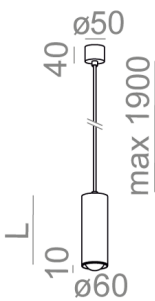

GLOSS

black gloss	-22	white gloss	-23

Tolerance for dimensions

Warranty period 5 years