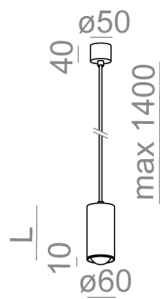

M927	Medium power - Medium power	2700K	CRI>90
M930	Medium power - Medium power	3000K	CRI>90
M940	Medium power - Medium power	4000K	CRI>90

AVAILABLE LUMINAIRE LENGTH:

12 cm
17 cm
25 cm
50 cm

AVAILABLE FINISHES:

MIX

mix	-06
-----	-----

STRUCTURE

black structure	-12	white structure	-13
gold structure	-19		

ADDITIONAL

grey	-16	copper	-17
------	-----	--------	-----

GLOSS

black gloss	-22	white gloss	-23
-------------	-----	-------------	-----