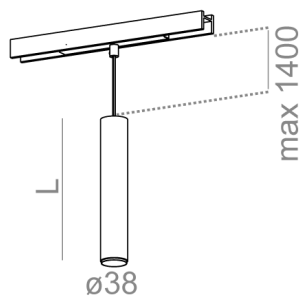

Last update on 2018-03-11 20:45. More details available at <https://www.aqform.com/en/PE1817>

PET next mini LED suspended multitrack

PET next mini LED zwieszany multitrack

Category: multitrack

Light source: LED, integrated

Mix colour -06 - on white and black luminaires the colour of the decorative ring can be changed to gold, mix or gray colour from AQForm's palette.

AVAILABLE FINISHES:

MIX STRUCTURE

AVAILABLE VERSIONS:

M927	Medium power - Medium power	2700K	CRI>90
M930	Medium power - Medium power	3000K	CRI>90
M940	Medium power - Medium power	4000K	CRI>90

AVAILABLE LUMINAIRE LENGTH:

7 cm
20 cm

AVAILABLE FINISHES:

MIX

mix -06

STRUCTURE

black structure -12 white structure -13

Tolerance for dimensions ± 1 mm