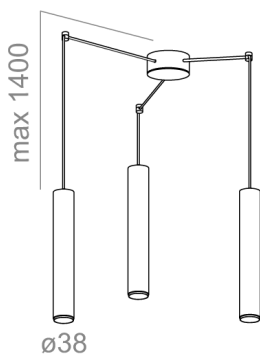

Tolerance for dimensions ± 1mm

Warranty period 5 years

AVAILABLE VERSIONS:

M927	Medium power - Medium power	2700K	CRI>90
M930	Medium power - Medium power	3000K	CRI>90
M940	Medium power - Medium power	4000K	CRI>90

AVAILABLE LUMINAIRE LENGTH:

12 cm
20 cm
32 cm

AVAILABLE FINISHES:

MIX			
mix		-06	
STRUCTURE			
black structure	-12	white structure	-13
gold structure	-19	black-white	-46
ADDITIONAL			
grey	-16	copper	-17