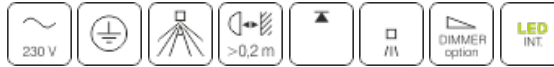

AVAILABLE VERSIONS:

M927	Medium power - Medium power	2700K	CRI>90
M930	Medium power - Medium power	3000K	CRI>90
M940	Medium power - Medium power	4000K	CRI>90

AVAILABLE FINISHES:

MIX

mix	-06

STRUCTURE

black structure	-12	white structure	-13
gold structure	-19	black-white	-46