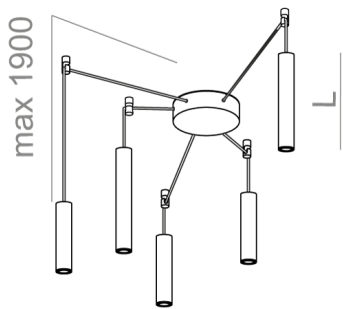

PET mini lens LED spider suspended

PET mini lens LED spider zwieszany

Category: suspended

Power dependent on version

Light source: LED, integrated

Integrated light source

Gear included.

AVAILABLE FINISHES:

MATT MIX GLOSS

Tolerance for dimensions

Warranty period 5 years

AVAILABLE VERSIONS:

M927	Medium power - Medium power	2700K	CRI>90
M930	Medium power - Medium power	3000K	CRI>90
M940	Medium power - Medium power	4000K	CRI>90