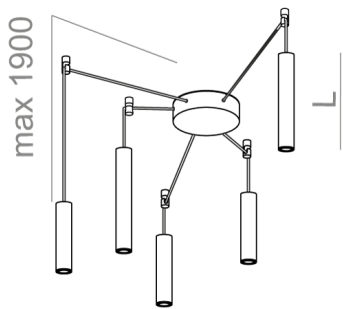

Tolerance for dimensions

Warranty period 5 years

AVAILABLE VERSIONS:

M927	Medium power - Medium power	2700K	CRI>90
M930	Medium power - Medium power	3000K	CRI>90
M940	Medium power - Medium power	4000K	CRI>90

AVAILABLE LUMINAIRE LENGTH:

17 cm
25 cm
37 cm

AVAILABLE FINISHES:

MATT

alu matt	-01	black matt	-02
white matt	-03	grey	-16
anthracite structure	-18	gold structure	-19

GLOSS

black gloss	-22	white gloss	-23