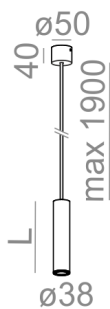

AVAILABLE VERSIONS:

M927	Medium power - Medium power	2700K	CRI>90
M930	Medium power - Medium power	3000K	CRI>90
M940	Medium power - Medium power	4000K	CRI>90

AVAILABLE LUMINAIRE LENGTH:

17 cm
25 cm
37 cm
50 cm

AVAILABLE FINISHES:

MATT

alu matt	-01	black matt	-02
white matt	-03	grey	-16
anthracite structure	-18	gold structure	-19

MIX

mix	-06

GLOSS

black gloss	-22	white gloss	-23

Tolerance for dimensions

Warranty period 5 years