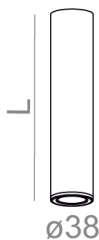

PET mini LED surface

PET mini LED natynkowy

Category: surface

Power 3W

Light source: LED, integrated

Integrated light source

Gear included.

AVAILABLE FINISHES:

MATT MIX GLOSS

AVAILABLE VERSIONS:

M927	Medium power - Medium power	2700K	CRI>90
M930	Medium power - Medium power	3000K	CRI>90
M940	Medium power - Medium power	4000K	CRI>90

AVAILABLE LUMINAIRE LENGTH:

17 cm
25 cm
37 cm
50 cm

AVAILABLE FINISHES:

MATT

alu matt	-01	black matt	-02
white matt	-03	grey	-16
anthracite structure	-18	gold structure	-19

MIX

mix	-06
-----	-----

GLOSS

black gloss	-22	white gloss	-23
-------------	-----	-------------	-----