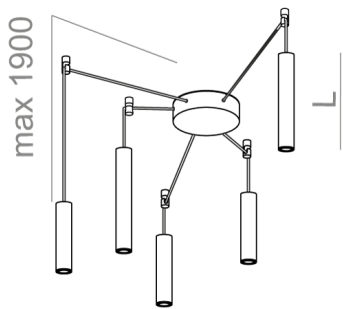

Last update on 2018-03-11 20:45. More details available at <https://www.aqform.com/en/P11015>

PET mini LED spider suspended

PET mini LED spider zwieszany

Category: suspended

Power dependent on version

Light source: LED, integrated

Integrated light source

Gear included.

AVAILABLE FINISHES:

MATT GLOSS

Tolerance for dimensions

Warranty period 5 years

AVAILABLE VERSIONS:

M927	Medium power - Medium power	2700K	CRI>90
M930	Medium power - Medium power	3000K	CRI>90
M940	Medium power - Medium power	4000K	CRI>90

AVAILABLE LUMINAIRE LENGTH:

17 cm
25 cm
37 cm

AVAILABLE FINISHES:

MATT

alu matt	-01	black matt	-02
white matt	-03	grey	-16
anthracite structure	-18	gold structure	-19

GLOSS

black gloss	-22	white gloss	-23
-------------	-----	-------------	-----