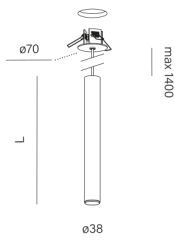

Technical drawing

 Installation dimensions
height: 55mm | diameter: 50mm

Illustrative pictures

General information

Category: suspended

Integrated light source

If the HONEYCOMB set accessory is to be pre-installed in the fixture during production, please notify us when placing the order.

light source lumen output: 574lm

colour temperature: 4000K

CRI>90

POWER

light source: 4.5W

OPTICS TYPE

black

beam angle: 20°

DIMMING

no power supply

POWER SUPPLY PARAMETERS

500mA, 8,6Vdc

DIMENSIONS

height: 320mm

diameter: 38mm

Finish