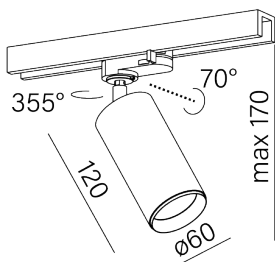

Technical drawing

Illustrative pictures

General information

Category: track lighting

Integrated light source

Gear included

If the HONEYCOMB set accessory is to be pre-installed in the fixture during production, please notify us when placing the order.

beam angle: 18°

DIMMING

Phase-Control

DIMENSIONS

height: 120mm

diameter: 60mm

Finish

terracotta