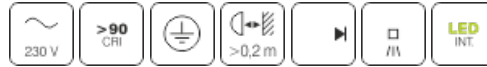

PET micro move LED wall

PET micro move LED kinkiet

Category: wall

Light source: LED, integrated

Integrated light source

Gear included.

AVAILABLE FINISHES:
STRUCTURE ADDITIONAL

AVAILABLE VERSIONS:

M927	Medium power - Medium power	2700K	CRI>90
M930	Medium power - Medium power	3000K	CRI>90

AVAILABLE FINISHES:

STRUCTURE

black structure	-12	white structure	-13
gold structure	-19		

ADDITIONAL

grey	-16	copper	-17
------	-----	--------	-----