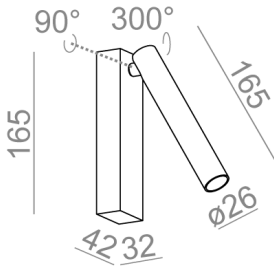

PET micro move LED wall

PET micro move LED kinkiet

Category: wall

Light source: LED, integrated

Integrated light source

Gear included.

AVAILABLE FINISHES:
STRUCTURE ADDITIONAL

AVAILABLE VERSIONS:

M927	Medium power - Medium power	2700K	CRI>90
M930	Medium power - Medium power	3000K	CRI>90

AVAILABLE FINISHES:

STRUCTURE

black structure	-12	white structure	-13
gold structure	-19		

ADDITIONAL

grey	-16	copper	-17
------	-----	--------	-----