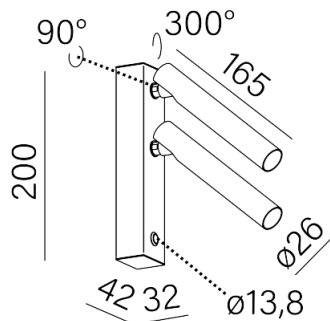

Last update on 2018-03-11 20:45. More details available at <https://www.aqform.com/en/PE2412>

Tolerance for dimensions ± 1 mm

Warranty period 5 years

PET micro R x2 switch LED wall

PET micro R x2 switch LED kinkiet

Category: wall

Light source: LED, integrated

Integrated light source

Gear included.

This product contains a light source of energy efficiency class F.

AVAILABLE FINISHES:
STRUCTURE ADDITIONAL

AVAILABLE VERSIONS: