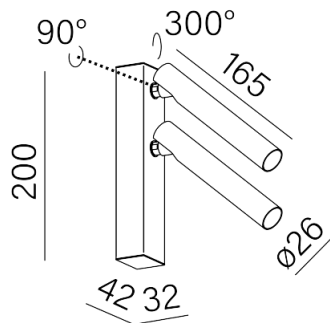

Last update on 2018-03-11 20:45. More details available at <https://www.aqform.com/en/PE2212>

PET micro R x2 LED wall

PET micro R x2 LED kinkiet

Category: wall

Light source: LED, integrated

Integrated light source

Gear included.

This product contains a light source of energy efficiency class F.

Tolerance for dimensions ± 1 mm

Warranty period 5 years

AVAILABLE FINISHES:

STRUCTURE ADDITIONAL

AVAILABLE VERSIONS:

M927	Medium power - Medium power	2700K	CRI>90
M930	Medium power - Medium power	3000K	CRI>90
M940	Medium power - Medium power	4000K	CRI>90