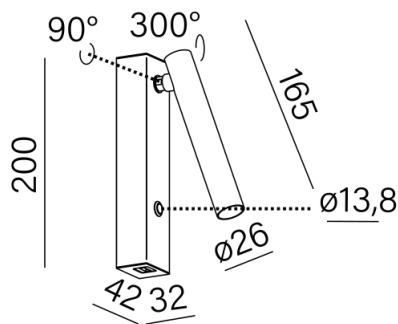

Last update on 2018-03-11 20:45. More details available at <https://www.aqform.com/en/PE2312>

Tolerance for dimensions ± 1mm

Warranty period 5 years

PET micro R switch USB LED wall

PET micro R switch USB LED kinkiet

Category: wall

Light source: LED, integrated

Integrated light source

Gear included.

This product contains a light source of energy efficiency class F.

AVAILABLE FINISHES:
STRUCTURE ADDITIONAL

AVAILABLE VERSIONS:

M927	Medium power - Medium power	2700K	CRI>90
M930	Medium power - Medium power	3000K	CRI>90
M940	Medium power - Medium power	4000K	CRI>90

AVAILABLE FINISHES:

STRUCTURE

black structure	-12	white structure	-13
gold structure	-19		

ADDITIONAL

grey	-16	copper	-17