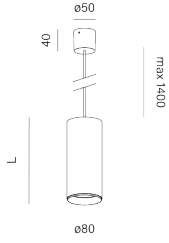

### Technical drawing

### Illustrative pictures

#### POWER

luminaire: 13.5W

light source: 11.5W

#### DIMENSIONS

height: 320mm

diameter: 80mm