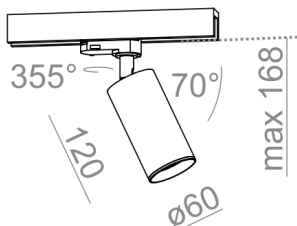

GLOSS

black gloss	-22	white gloss	-23

Tolerance for dimensions

Warranty period 5 years