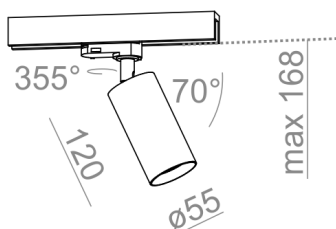

-xx finish option code from table below

AVAILABLE FINISHES:

MATT

alu matt	-01	black matt	-02
white matt	-03	anthracite structure	-18
gold structure	-19		

GLOSS

black gloss	-22	white gloss	-23

Tolerance for dimensions

Warranty period 2 years