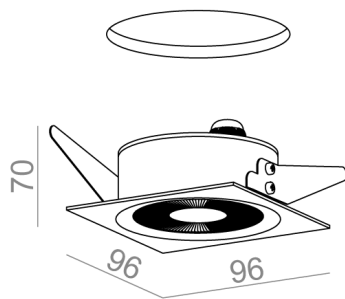

Tolerance for dimensions ± 1mm

Warranty period 5 years