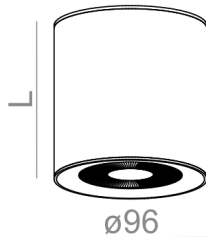

AVAILABLE FINISHES:

MATT			
alu matt	-01	black matt	-02
white matt	-03	anthracite structure	-18
gold structure	-19		

Tolerance for dimensions

Warranty period 5 years