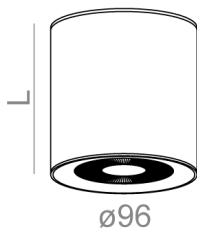

AVAILABLE FINISHES:

STRUCTURE ADDITIONAL

AVAILABLE VERSIONS:

M927	Medium power - Medium power	2700K	CRI>90
M930	Medium power - Medium power	3000K	CRI>90
M940	Medium power - Medium power	4000K	CRI>90

AVAILABLE LUMINAIRE HEIGHT:

6 cm
10 cm

AVAILABLE FINISHES:

STRUCTURE			
black structure	-12	white structure	-13
gold structure	-19		
ADDITIONAL			
grey	-16	copper	-17

Tolerance for dimensions ± 1mm

Warranty period 5 years