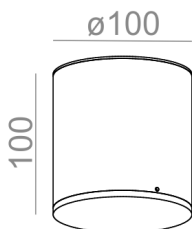

GLOSS

black gloss	-22	white gloss	-23

Tolerance for dimensions

Warranty period 5 years