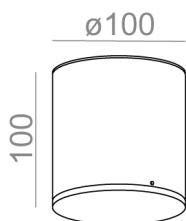

ONLY round mini 10 LED 230V surface

ONLY round mini 10 LED 230V natynkowy

Category: surface

Power 8W

Light source: LED, integrated

Dimming: Phase-Control

Integrated light source

Gear not required.

AVAILABLE FINISHES:

GLOSS STRUCTURE ADDITIONAL

AVAILABLE VERSIONS:

M927	Medium power - Medium power	2700K	CRI>90
M930	Medium power - Medium power	3000K	CRI>90
M940	Medium power - Medium power	4000K	CRI>90