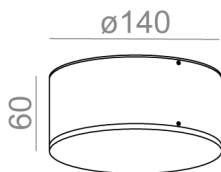

ONLY round 6 LED 230V surface

ONLY round 6 LED 230V natynkowy

Category: surface

Power dependent on version

Light source: LED, integrated

Dimming: Phase-Control

Integrated light source

Gear not required.

AVAILABLE FINISHES:

GLOSS STRUCTURE ADDITIONAL

AVAILABLE VERSIONS:

L927	Low power - Low power	2700K	CRI>90
M927	Medium power - Medium power	2700K	CRI>90
L930	Low power - Low power	3000K	CRI>90
M930	Medium power - Medium power	3000K	CRI>90
L940	Low power - Low power	4000K	CRI>90
M940	Medium power - Medium power	4000K	CRI>90