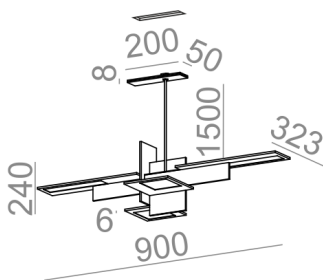

AVAILABLE FINISHES:

MATT

alu matt	-01	black matt	-02
white matt	-03	anthracite structure	-18
gold structure	-19		

Tolerance for dimensions

Warranty period 2 years