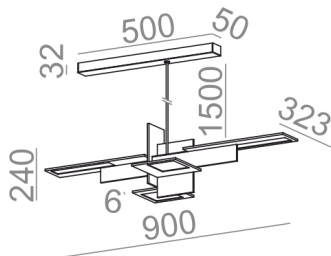

AVAILABLE FINISHES:

MATT

alu matt	-01	black matt	-02
white matt	-03	anthracite structure	-18
gold structure	-19		

Tolerance for dimensions

Warranty period 2 years