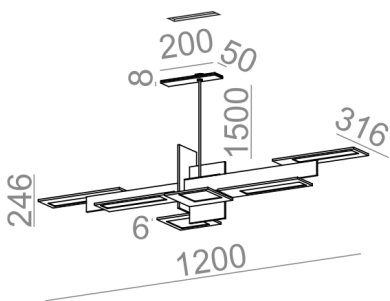

AVAILABLE FINISHES:

MATT

alu matt	-01	black matt	-02
white matt	-03	anthracite structure	-18
gold structure	-19		

Tolerance for dimensions

Warranty period 2 years