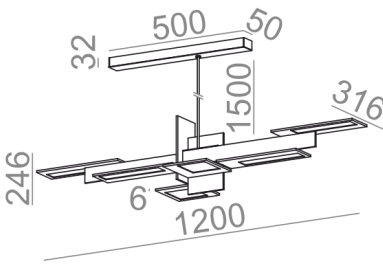

AVAILABLE FINISHES:

STRUCTURE

black structure	-12	white structure	-13
-----------------	-----	-----------------	-----

Tolerance for dimensions ± 1 mm

Warranty period 2 years