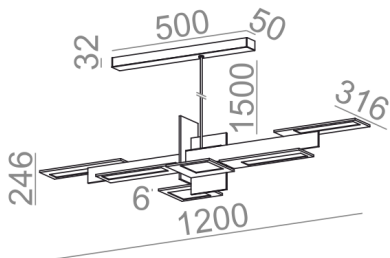

AVAILABLE FINISHES:

MATT

alu matt	-01	black matt	-02
white matt	-03	anthracite structure	-18
gold structure	-19		

Tolerance for dimensions

Warranty period 2 years