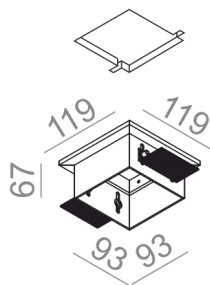

AVAILABLE FINISHES:

NATURAL

natural aluminium -11

STRUCTURE

black structure -12   white structure -13

gold structure -19

ADDITIONAL

grey -16   copper -17

Tolerance for dimensions ± 1 mm

Warranty period 2 years