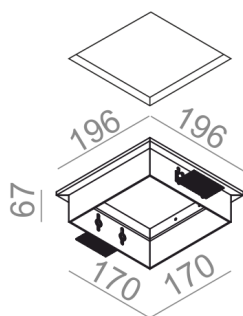

AVAILABLE FINISHES:

MATT

alu matt	-01	black matt	-02
white matt	-03	anthracite structure	-18
gold structure	-19		

NATURAL

natural aluminium	-11		

Tolerance for dimensions

Warranty period 2 years