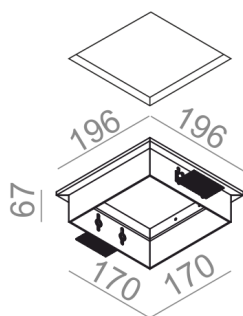

Last update on 2018-03-11 20:45. More details available at <https://www.aqform.com/en/MF1003>

MOUNTING FRAME FOR SQUARES 111

RAMKA MONTAŻOWA DO SQUARES 111

Category: recessed

AVAILABLE FINISHES:

NATURAL STRUCTURE ADDITIONAL