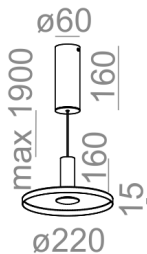

Last update on 2018-03-11 20:45. More details available at <https://www.aqform.com/en/MH0115>

MORPH flat LED suspended

MORPH flat LED zwieszany

Category: suspended

Power 7,6W

Light source: LED, integrated

Dimming options: Phase-Control

Integrated light source

Gear included.

Available from 01.06.2018.

AVAILABLE FINISHES:

MATT MIX

AVAILABLE VERSIONS:

M930	Medium power - Medium power	3000K	CRI>90
M940	Medium power - Medium power	4000K	CRI>90

AVAILABLE FINISHES:

MATT

alu matt	-01	black matt	-02
white matt	-03	anthracite structure	-18
gold structure	-19		

MIX

mix	-06		
-----	-----	--	--

Tolerance for dimensions

Warranty period 5 years