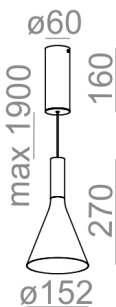

Last update on 2018-03-11 20:45. More details available at <https://www.aqform.com/en/MH0215>

MORPH flared LED suspended

MORPH flared LED zwieszany

Category: suspended

Power 7,6W

Light source: LED, integrated

Dimming options: Phase-Control

Integrated light source

Gear included.

Available from 01.06.2018.

AVAILABLE FINISHES:

MATT MIX

AVAILABLE VERSIONS:

M930	Medium power - Medium power	3000K	CRI>90
M940	Medium power - Medium power	4000K	CRI>90

AVAILABLE FINISHES:

MATT

alu matt	-01	black matt	-02
white matt	-03	anthracite structure	-18
gold structure	-19		

MIX

mix	-06		
-----	-----	--	--

Tolerance for dimensions

Warranty period 5 years