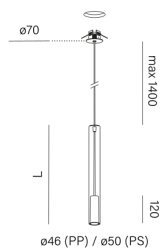

Technical drawing

 Installation dimensions
height: 55mm | diameter: 50mm

Illustrative pictures

General information

Category: suspended

Integrated light source

If the HONEYCOMB set accessory is to be pre-installed in the fixture during production, please notify us when placing the order.

light source lumen output: 574lm

colour temperature: 4000K

CRI>90

POWER

luminaire: 6W

light source: 4.5W

OPTICS TYPE

white

beam angle: 41°

DIMMING

ON/OFF

DIMENSIONS

height: 700mm

diameter: 46mm

Finish

white