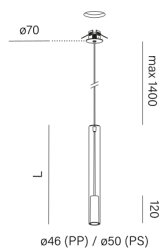

Technical drawing

 Installation dimensions
height: 55mm | diameter: 50mm

Illustrative pictures

General information

Category: suspended

Integrated light source

If the HONEYCOMB set accessory is to be pre-installed in the fixture during production, please notify us when placing the order.

light source lumen output: 543lm

colour temperature: 3000K

CRI>90

POWER

luminaire: 6W

light source: 4.5W

OPTICS TYPE

black

beam angle: 20°

DIMMING

ON/OFF

DIMENSIONS

height: 420mm

diameter: 46mm

Finish

black