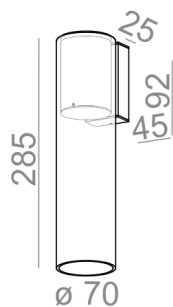

MODERN GLASS Tube R LED 230V wall

MODERN GLASS Tube R LED 230V kinkiet

Category: wall

Power 6W

Light source: LED, integrated

Dimming: Phase-Control

Integrated light source

Gear not required.

TR - transparent, rhomby.

AVAILABLE FINISHES:

STRUCTURE ADDITIONAL

AVAILABLE VERSIONS:

M927	Medium power - Medium power	2700K	CRI>90
M930	Medium power - Medium power	3000K	CRI>90
M940	Medium power - Medium power	4000K	CRI>90

AVAILABLE FINISHES:

STRUCTURE

black structure	-12	white structure	-13
gold structure	-19		

ADDITIONAL

grey	-16	copper	-17
------	-----	--------	-----

Tolerance for dimensions ± 1 mm

Warranty period 5 years