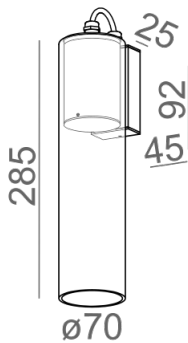

Last update on 2018-03-11 20:45. More details available at <https://www.aqform.com/en/MG3892>

MODERN GLASS Tube LED hermetic wall

MODERN GLASS Tube LED hermetic kinkiet

Category: wall

Light source: LED, integrated