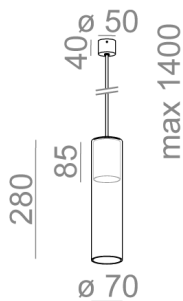

MODERN GLASS Tube LED 230V suspended

MODERN GLASS Tube LED 230V zwieszany

Category: suspended

Power 6W

Light source: LED, integrated

Dimming: Phase-Control

Integrated light source

Gear not required.

8W - on request.

TP - transparent, plain. SP - smoked plain. WP - plain white lampshade. Available lamp canopy: fi50 and fi70.

AVAILABLE FINISHES:

STRUCTURE ADDITIONAL

AVAILABLE VERSIONS:

M927	Medium power - Medium power	2700K	CRI>90
M930	Medium power - Medium power	3000K	CRI>90
M940	Medium power - Medium power	4000K	CRI>90

AVAILABLE FINISHES:

STRUCTURE

black structure -12 white structure -13

gold structure -19

ADDITIONAL

grey -16 copper -17

Tolerance for dimensions ± 1 mm

Warranty period 5 years