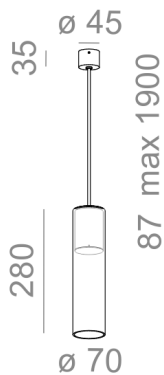

MODERN GLASS Tube LED 230V suspended

MODERN GLASS Tube LED 230V zwieszany

Category: suspended

Power 6W

Light source: LED, integrated

Dimming: Phase-Control

Integrated light source

Gear not required.

8W - on request.

TP - transparent, plain. SP - smoked plain. Available lamp canopy: fi45 and fi70.

AVAILABLE FINISHES:

MATT

AVAILABLE VERSIONS:

M927	Medium power - Medium power	2700K	CRI>90
M930	Medium power - Medium power	3000K	CRI>90
M940	Medium power - Medium power	4000K	CRI>90

AVAILABLE FINISHES:

MATT

alu matt	-01	black matt	-02
white matt	-03	copper	-17
anthracite structure	-18	gold structure	-19

Tolerance for dimensions

Warranty period 5 years