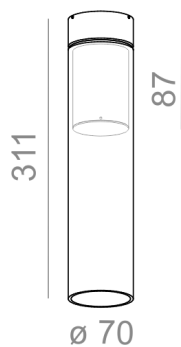

MODERN GLASS Tube LED 230V surface

MODERN GLASS Tube LED 230V natynkowy

Category: surface

Power 6W

Light source: LED, integrated

Dimming: Phase-Control

Integrated light source

Gear not required.

8W - on request.

TR - transparent, rhomby. SR - smoked, rhomby. Available lamp canopy.

AVAILABLE FINISHES:

MATT

AVAILABLE VERSIONS:

M927	Medium power - Medium power	2700K	CRI>90
M930	Medium power - Medium power	3000K	CRI>90
M940	Medium power - Medium power	4000K	CRI>90

AVAILABLE FINISHES:

MATT

alu matt	-01	black matt	-02
white matt	-03	copper	-17
anthracite structure	-18	gold structure	-19

Tolerance for dimensions

Warranty period 5 years