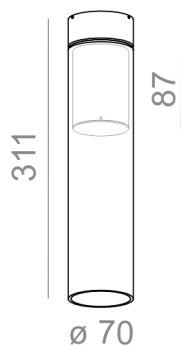

MODERN GLASS Tube LED 230V surface

MODERN GLASS Tube LED 230V natynkowy

Category: surface

Power 6W

Light source: LED, integrated

Dimming: Phase-Control

Integrated light source

Gear not required.

8W - on request.

TP - transparent, plain. SP - smoked plain.

AVAILABLE FINISHES:

MATT

AVAILABLE VERSIONS:

M927	Medium power - Medium power	2700K	CRI>90
M930	Medium power - Medium power	3000K	CRI>90
M940	Medium power - Medium power	4000K	CRI>90

AVAILABLE FINISHES:

MATT

alu matt	-01	black matt	-02
white matt	-03	copper	-17
anthracite structure	-18	gold structure	-19

Tolerance for dimensions

Warranty period 5 years