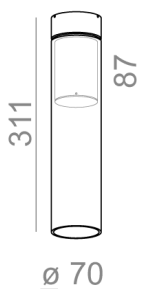

8W - on request.

TP - transparent, plain. SP - smoked plain. WP - plain white lampshade.

AVAILABLE FINISHES:

STRUCTURE ADDITIONAL

AVAILABLE VERSIONS:

M927	Medium power - Medium power	2700K	CRI>90
M930	Medium power - Medium power	3000K	CRI>90
M940	Medium power - Medium power	4000K	CRI>90

AVAILABLE FINISHES:

STRUCTURE

black structure -12 white structure -13

gold structure -19

ADDITIONAL

grey -16 copper -17

Tolerance for dimensions ± 1 mm

Warranty period 5 years