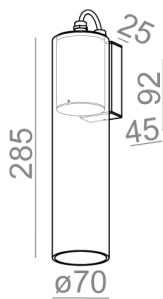

AVAILABLE VERSIONS:

M927	Medium power - Medium power	2700K	CRI>90
M930	Medium power - Medium power	3000K	CRI>90
M940	Medium power - Medium power	4000K	CRI>90

AVAILABLE FINISHES:

STRUCTURE

black structure -12   white structure -13

gold structure -19

ADDITIONAL

grey -16   copper -17

Tolerance for dimensions ± 1 mm

Warranty period 5 years