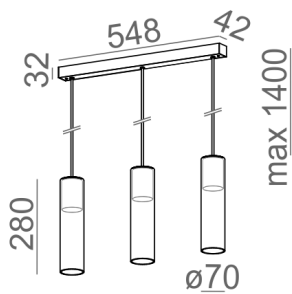

TP - transparent, plain. SP - smoked plain. WP - plain white lampshade.

AVAILABLE FINISHES:

STRUCTURE ADDITIONAL

AVAILABLE FINISHES:

STRUCTURE

black structure	-12	white structure	-13
gold structure	-19		

ADDITIONAL

grey	-16	copper	-17
------	-----	--------	-----

Tolerance for dimensions ± 1 mm

Warranty period 2 years