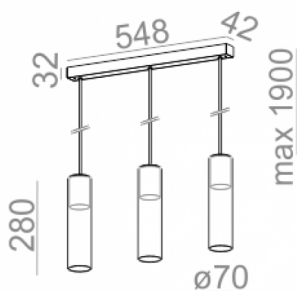

TP - transparent, plain. SP - smoked plain.

AVAILABLE FINISHES:

MATT

AVAILABLE FINISHES:

MATT

alu matt	-01	black matt	-02
white matt	-03	copper	-17
anthracite structure	-18	gold structure	-19

Tolerance for dimensions