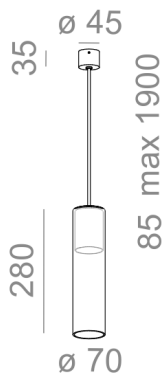

Last update on 2018-03-11 20:45. More details available at <https://www.aqform.com/en/MG3435>

MODERN GLASS Tube GU10 suspended

MODERN GLASS Tube GU10 zwieszany

Category: suspended

Light source: PAR16, 230V

Lampholder: GU10

Light source not included

TR - transparent, rhomby. SR - smoked, rhomby. Available lamp canopy: fi45 and fi70.

AVAILABLE FINISHES:

MATT

AVAILABLE FINISHES:

MATT

alu matt	-01	black matt	-02
white matt	-03	copper	-17
anthracite structure	-18	gold structure	-19